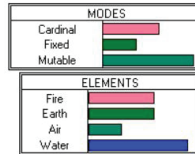

Traditional Rulers					
Pt	Name	Dsp	Pt	Name	Dsp
☾	Moon	♋	♄	Uranus	♋
♁	Earth	♋	♆	Neptune	♋
☼	Sun	♋	♇	Pluto	♋
☿	Mercury	♋	♁	Chiron	♋
♀	Venus	♋	♊	North Node	♋
♂	Mars	♋	♈	Ascendant	♋
♃	Jupiter	♋	♎	Midheaven	♋
♅	Saturn	♋	♏	Eris	♋

Modern Rulers					
Pt	Name	Dsp	Pt	Name	Dsp
☾	Moon	♋	♄	Uranus	♋
♁	Earth	♋	♆	Neptune	♋
☼	Sun	♋	♇	Pluto	♋
☿	Mercury	♋	♁	Chiron	♋
♀	Venus	♋	♊	North Node	♋
♂	Mars	♋	♈	Ascendant	♋
♃	Jupiter	♋	♎	Midheaven	♋
♅	Saturn	♋	♏	Eris	♋

Esoteric Rulers					
Pt	Name	Dsp	Pt	Name	Dsp
☾	Moon	♁	♄	Uranus	♋
♁	Earth	♁	♆	Neptune	♋
☼	Sun	♁	♇	Pluto	♋
☿	Mercury	♁	♁	Chiron	♋
♀	Venus	♁	♊	North Node	♋
♂	Mars	♁	♈	Ascendant	♋
♃	Jupiter	♁	♎	Midheaven	♋
♅	Saturn	♁	♏	Eris	♋

Hierarchical Rulers					
Pt	Name	Dsp	Pt	Name	Dsp
☾	Moon	♋	♄	Uranus	♋
♁	Earth	♋	♆	Neptune	♋
☼	Sun	♋	♇	Pluto	♋
☿	Mercury	♋	♁	Chiron	♋
♀	Venus	♋	♊	North Node	♋
♂	Mars	♋	♈	Ascendant	♋
♃	Jupiter	♋	♎	Midheaven	♋
♅	Saturn	♋	♏	Eris	♋

With this page the focus is on looking at a chart from both the exoteric and esoteric perspectives. It includes the dispositor (ruling planet) of the sign each planet is in in four systems, Traditional, Modern, Esoteric and Hierarchical; and the number of planets under each of the seven rays; the previous and next moon phase. Also included is an eclipse list, and the first two will be the prenatal lunar and solar eclipses for the chart.

When you add this page to Solar Fire, you will be able to use it to view any chart (using the house system of your choice, as well as either Tropical Zodiac or one of the Sidereal Zodiac options).

To use this page, you will first need to close Solar Fire, navigate to your Documents folder and into Solar Fire User Files. Then save the attached file. **Rulers.pag** into the Pages folder.

Once you have added this file to the appropriate folder, you can reopen Solar Fire. Now you are ready to use the new page.

To see a chart using this new page:

1. Access the Page Browser. The easiest way to do this is to open a chart by double clicking on it in the main screen.
2. On the right side of this chart, click the Pages button.
3. Since you just added the page to Solar Fire, click on the Added Recently Category on the left side of the Page Browser.
4. There, click on the page called **Rulers** and then click the OK button.

Your selected chart should now be showing in this **Rulers, Rays and Phases page**.