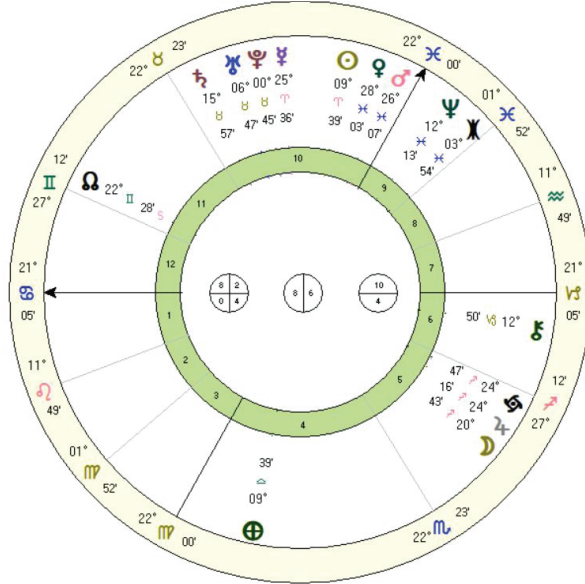

RAYS		NEAREST LUNAR PHASES					
1st Ray	3	Full	25 Mar 1853	6:39 am	04°=32		
2nd Ray	6	3rd Q	31 Mar 1853	10:01 pm	11°=05		
3rd Ray	3	NEAREST ECLIPSES (NM/FM)					
4th Ray	5	☉ ♋	11 Dec 1852	3:50 am	19°=19	Total	$120
5th Ray	2	☽ ♋	26 Dec 1852	1:29 pm	05°=00	Partial	$132
6th Ray	7	☉ ♋	6 Jun 1853	8:21 pm	15°=56	Annular	$125
7th Ray	4	☽ ♋	21 Jun 1853	6:29 am	29°=42	Partial	$137

Traditional Rulers					
Pt	Name	Dsp	Pt	Name	Dsp
☾	Moon	♋	♄	Uranus	♋
♁	Earth	♋	♆	Neptune	♋
☼	Sun	♋	♇	Pluto	♋
☿	Mercury	♋	♁	Chiron	♋
♀	Venus	♋	♊	North Node	♋
♂	Mars	♋	♈	Ascendant	♋
♃	Jupiter	♋	♎	Midheaven	♋
♅	Saturn	♋	♏	Eris	♋

Modern Rulers					
Pt	Name	Dsp	Pt	Name	Dsp
☾	Moon	♋	♄	Uranus	♋
♁	Earth	♋	♆	Neptune	♋
☼	Sun	♋	♇	Pluto	♋
☿	Mercury	♋	♁	Chiron	♋
♀	Venus	♋	♊	North Node	♋
♂	Mars	♋	♈	Ascendant	♋
♃	Jupiter	♋	♎	Midheaven	♋
♅	Saturn	♋	♏	Eris	♋

Esoteric Rulers					
Pt	Name	Dsp	Pt	Name	Dsp
☾	Moon	♁	♄	Uranus	♋
♁	Earth	♁	♆	Neptune	♋
☼	Sun	♁	♇	Pluto	♋
☿	Mercury	♁	♁	Chiron	♋
♀	Venus	♁	♊	North Node	♋
♂	Mars	♁	♈	Ascendant	♋
♃	Jupiter	♁	♎	Midheaven	♋
♅	Saturn	♁	♏	Eris	♋

Hierarchical Rulers					
Pt	Name	Dsp	Pt	Name	Dsp
☾	Moon	♋	♄	Uranus	♋
♁	Earth	♋	♆	Neptune	♋
☼	Sun	♋	♇	Pluto	♋
☿	Mercury	♋	♁	Chiron	♋
♀	Venus	♋	♊	North Node	♋
♂	Mars	♋	♈	Ascendant	♋
♃	Jupiter	♋	♎	Midheaven	♋
♅	Saturn	♋	♏	Eris	♋

With this page the focus is on looking at a chart from both the exoteric and esoteric perspectives. It includes the dispositor (ruling planet) of the sign each planet is in in four systems, Traditional, Modern, Esoteric and Hierarchical; and the number of planets under each of the seven rays; the previous and next moon phase. Also included is an eclipse list, and the first two will be the prenatal lunar and solar eclipses for the chart.

When you add this page to Solar Fire, you will be able to use it to view any chart (using the house system of your choice, as well as either Tropical Zodiac or one of the Sidereal Zodiac options).

To use this page, you will first need to close Solar Fire, navigate to your Documents folder and into Solar Fire User Files. Then save the attached file. **Rulers.pag** into the Pages folder.

Once you have added this file to the appropriate folder, you can reopen Solar Fire. Now you are ready to use the new page.

To see a chart using this new page:

1. Access the Page Browser. The easiest way to do this is to open a chart by double clicking on it in the main screen.
2. On the right side of this chart, click the Pages button.
3. Since you just added the page to Solar Fire, click on the Added Recently Category on the left side of the Page Browser.
4. There, click on the page called **Rulers** and then click the OK button.

Your selected chart should now be showing in this **Rulers, Rays and Phases page**.