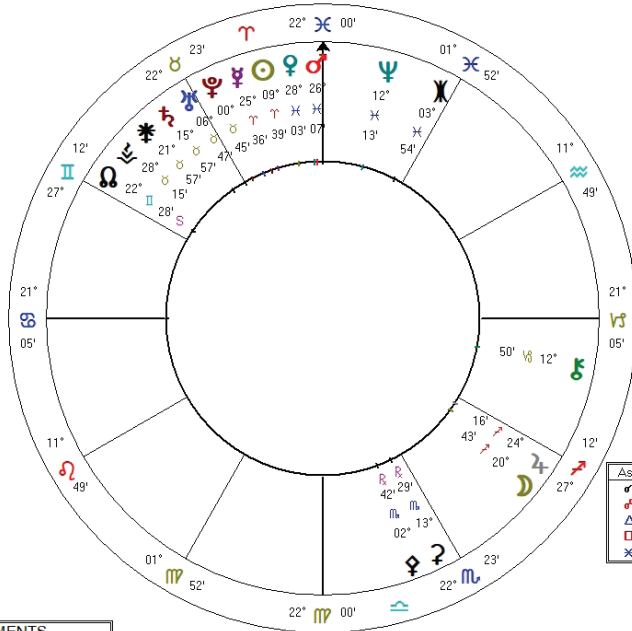

Sg	Name
♈	Aries
♉	Taurus
♊	Gemini
♋	Cancer
♌	Leo
♍	Virgo
♎	Libra
♏	Scorpio
♐	Sagittarius
♑	Capricorn
♒	Aquarius
♓	Pisces

Hs	Long
1	21°30'5
2	11°3'49
3	01°17'52
4	22°17'00
5	22°11'23
6	27°1'12
7	21°49'05
8	11°22'49
9	01°14'52
10	22°14'00
11	22°13'23
12	27°11'12

ELEM		ELEMENTS	
Fire	4	Fire	
Earth	6	Earth	
Air	1	Air	
Water	8	Water	

MODES	
Cardinal	
Fixed	
Mutable	

MODES	
Cardinal	4
Fixed	7
Mutable	8

Pt	Name	Sg	Hs
☾	Moon	♈	5
☼	Sun	♈	10
☿	Mercury	♈	10
♀	Venus	♋	10
♂	Mars	♋	10
♃	Jupiter	♋	5
♃	Saturn	♋	10
♅	Uranus	♋	10
♆	Neptune	♋	9
♇	Pluto	♋	10
♁	Chiron	♋	6
♁	Vesta	♋	11
♁	Pallas	♋	4
♁	Juno	♋	10
♁	Ceres	♋	4
♁	North Node	♋	11
♁	Ascendant	♋	1
♁	Midheaven	♋	10
♁	Eris	♋	9

Asp	Angle	Name
♁	0°00'	Conjunction
♁	180°00'	Opposition
♁	120°00'	Trine
♁	90°00'	Square
♁	60°00'	Sextile

ASPECTS		
♁	♁	0°02' S
♀	♁	0°12' A
♁	♁	0°28' A
♁	♁	0°37' A
♁	♁	0°38' A
♁	♁	0°52' A
♁	♁	0°54' S
♁	♁	1°11' S
♁	♁	1°16' A
♁	♁	1°16' S
♁	♁	1°20' S
♁	♁	1°44' A
♁	♁	1°47' S
♁	♁	1°51' S
♁	♁	1°57' A

Solar Fire comes with one Beginners page. Here is an alternative page with a few differences, such as: The elements and modes use an actual count of chart points rather than a weighted count, and there is a list of the closest aspects rather than an aspect grid.

When you add this page to Solar Fire, you will be able to use it to view any chart (using the house system of your choice, as well as either Tropical Zodiac or one of the Sidereal Zodiac options).

To use this page, you will first need to close Solar Fire, navigate to your Documents folder and into Solar Fire User Files. Then save the attached file. **Beginners_2.pag**, into the Pages folder.

Once you have added this file to the appropriate folder, you can reopen Solar Fire. Now you are ready to use the new page.

To see a chart using this new page:

1. Access the Page Browser. The easiest way to do this is to open a chart by double clicking on it in the main screen.
2. On the right side of this chart, click the Pages button.
3. Since you just added the page to Solar Fire, click on the Added Recently Category on the left side of the Page Browser.
4. There, click on the page called **Beginners_2** and then click the OK button.

Your selected chart should now be showing in this alternative **Beginners 2 page**.