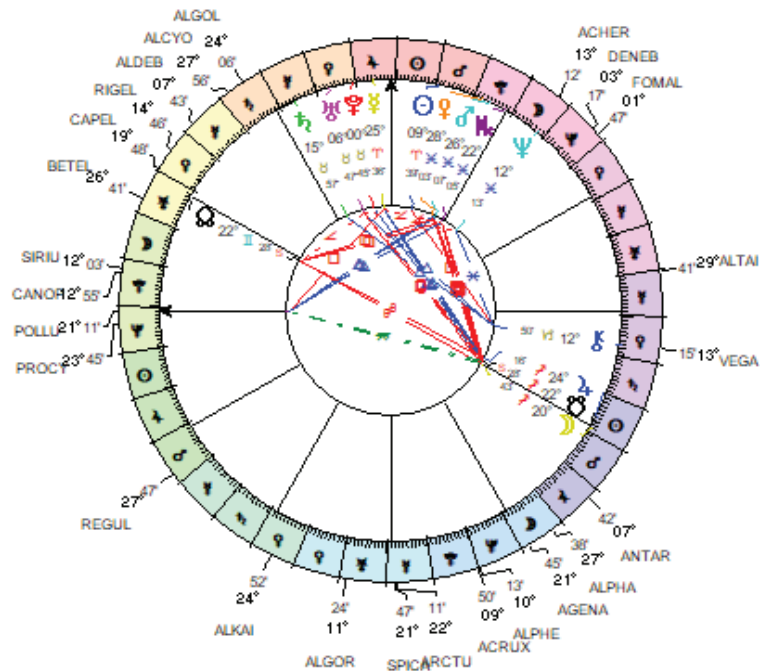

**Vincent VanGogh  
Male Chart**

30 Mar 1853 NS, Wed  
11:00 am LMT -0 18:40  
Zundert, Netherlands  
51°N28' 004"E40'  
Geocentric  
Tropical  
Equal  
True Node

Extra Ring: Stars1.pte				
Long.	Lat.	Decl.	Name	
24° 18' 06"	+22° 24'	+40° 23'	ALGOL---	
27° 18' 56"	+04° 02'	+23° 38'	ALCYONE	
07° 11' 43"	-05° 28'	+16° 12'	ALDEBARAN ***	
14° 11' 46"	-31° 08'	-08° 22'	RIGEL **	
19° 11' 48"	+22° 51'	+45° 50'	CAPELLA	
26° 11' 41"	-16° 02'	+07° 22'	BETELGEUSE ***	
12° 12' 03"	-39° 34'	-16° 31'	SIRIUS***	
12° 12' 55"	-75° 50'	-52° 37'	CANOPUS**	
21° 12' 11"	+06° 40'	+28° 22'	POLLUX	
23° 12' 45"	-15° 59'	+05° 35'	PROCYON	
27° 12' 47"	+00° 27'	+12° 40'	REGULUS***	
24° 12' 52"	+54° 23'	+50° 02'	ALKAID	
11° 11' 24"	-12° 10'	-15° 41'	ALGORAB	
21° 11' 47"	-02° 02'	-10° 23'	SPICA***	
22° 11' 11"	+30° 50'	+19° 56'	ARCTURUS	
09° 11' 50"	-52° 51'	-62° 17'	ACRUX	
10° 11' 13"	+44° 20'	+27° 12'	ALPHECCA	
21° 11' 45"	-44° 07'	-59° 39'	AGENA	
27° 11' 38"	-42° 32'	-60° 13'	TOLIMAN	
07° 11' 42"	-04° 32'	-26° 06'	ANTARES ***	
13° 11' 15"	+61° 44'	+38° 38'	VEGA	
29° 11' 41"	+29° 18'	+08° 28'	ALTAIR	
01° 11' 47"	-21° 06'	-30° 24'	FOMALHAUT ***	
03° 11' 17"	+59° 54'	+44° 45'	DENEBA ADIGE	
13° 11' 42"	-59° 22'	-57° 59'	ACHERNAR	

This page calculates 25 Fixed Stars. These include the twenty brightest stars used in astrology (as described by Deborah Houlding), ten of which are also part of another group called Behenian Stars (considered important by Medieval astrologers). The remaining five are additional Behenian Stars.